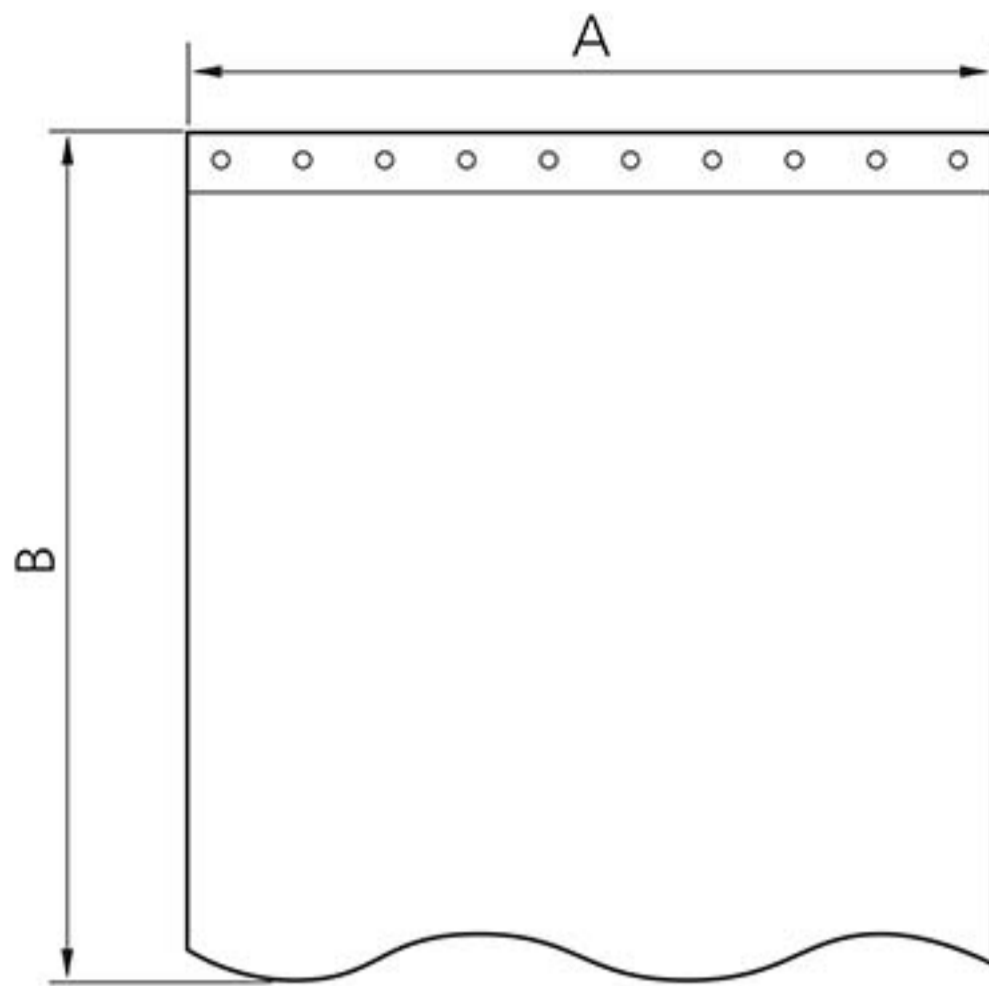

Product Data Sheet: 250603 / 1800 x 2000mm

## Weighted shower curtain - polyester

### Product Detail:

The NYMAS shower curtain has been designed using a durable weighted polyester material which is easy to clean.

The curtain is available in a range of standard sizes to suit most configurations.

Reference (specify): 250603 / 1800 x 2000mm

Available colours/finishes

Order Code	Size (A)
250603	1800 x 2000mm
250608	3000 x 2000mm

PLEASE NOTE: Every effort has been made to ensure as much accuracy as possible. However, due to print restrictions exact colour match is not always possible. Featured products may also be changed from time to time, but are correct at time of publication.