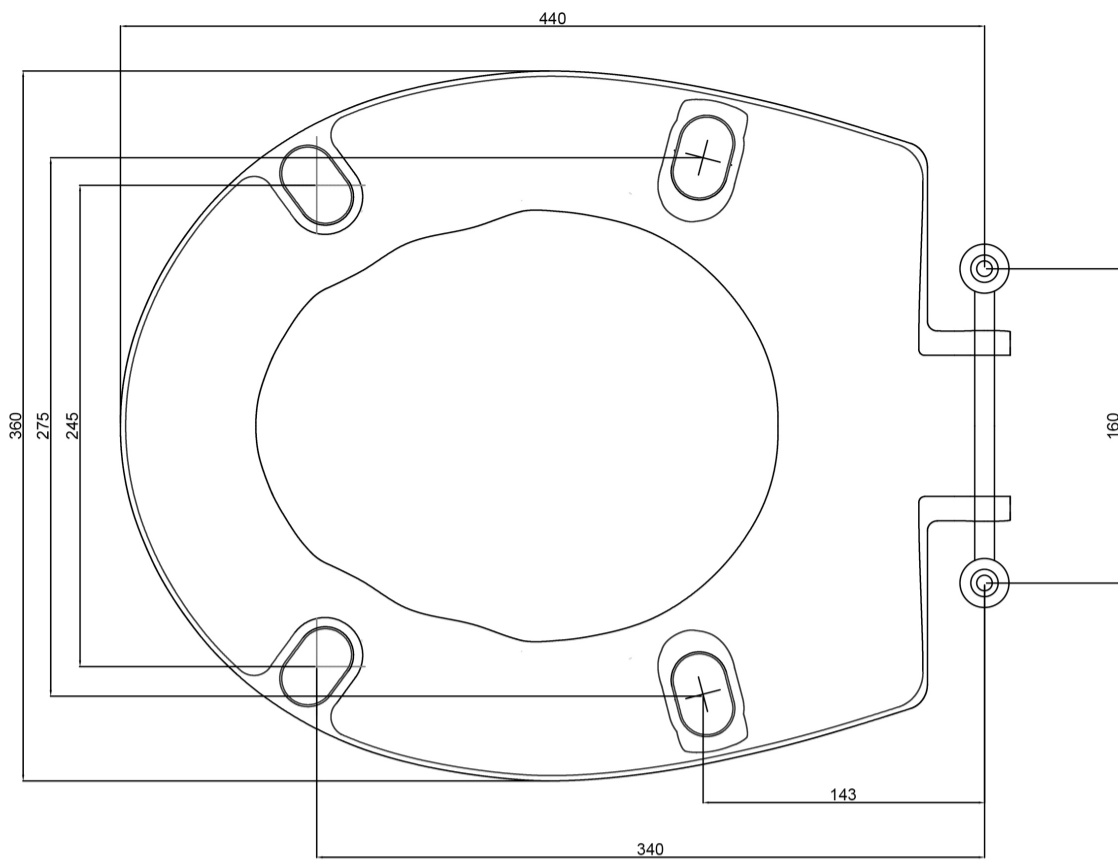

Toilet Seat

Product Detail:

This ring only toilet seat is strong and sturdy with its adjustable locating buffers which keeps the seat stable as a wheelchair user slides onto the seat from their chair. It is ergonomic and a comfortable shape which is suitable for a disabled toilet and changing places washroom.

Features include:

- Doc M compliant
- Adjustable locating buffers
- Ergonomic and comfortable shape
- Naturally anti-bacterial, strong and durable material
- Stainless steel pillar and rod hinge
- Fits close coupled, low level, back to wall as well as wall hung pans

Reference (specify): 260005

Available colours/finishes

Order Code	Size (A)
260005	

PLEASE NOTE: Every effort has been made to ensure as much accuracy as possible. However, due to print restrictions exact colour match is not always possible. Featured products may also be changed from time to time, but are correct at time of publication.