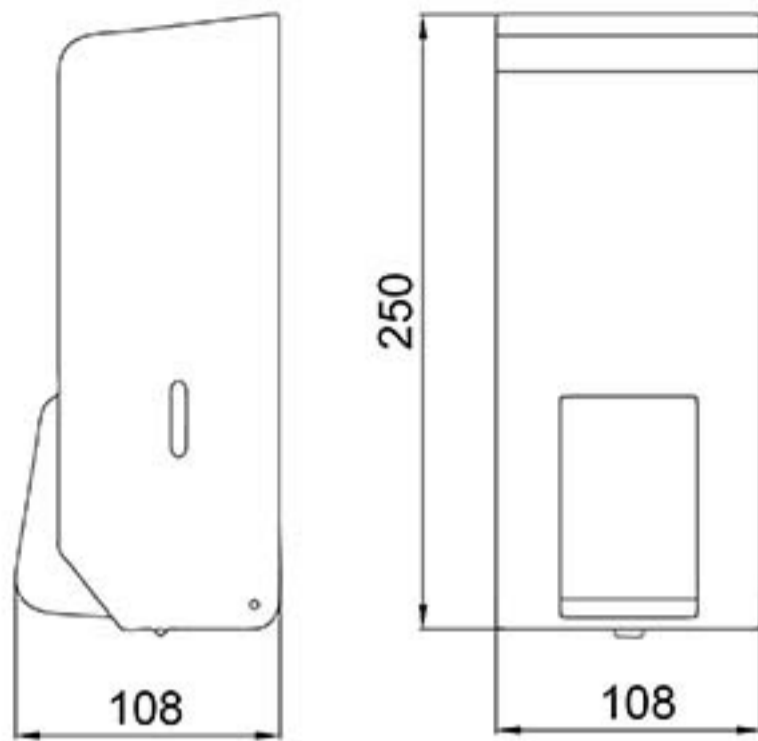

Stainless steel soap dispenser

Product Detail:

Stainless steel construction
Locking mechanism
Visual indicator to show soap level

Reference (specify): 260401

Available colours/finishes

SP

SS

Order Code	Size (A)
260401	