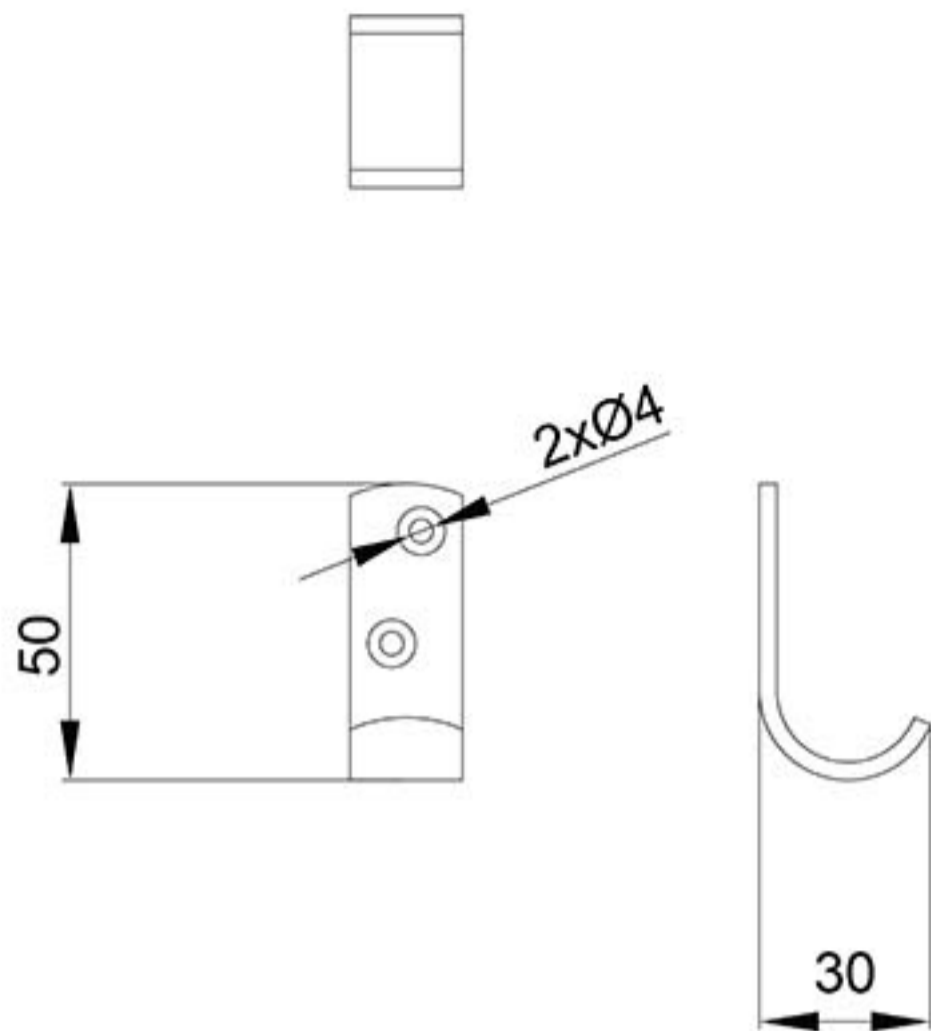

Single robe hook

Product Detail:

Aluminium construction Colour options available for visually impaired Doc M compliant

Reference (specify): 141701

Available colours/finishes

DB

DG

GY

WH

Order Code	Size (A)
------------	----------

141701	
--------	--

PLEASE NOTE: Every effort has been made to ensure as much accuracy as possible. However, due to print restrictions exact colour match is not always possible. Featured products may also be changed from time to time, but are correct at time of publication.