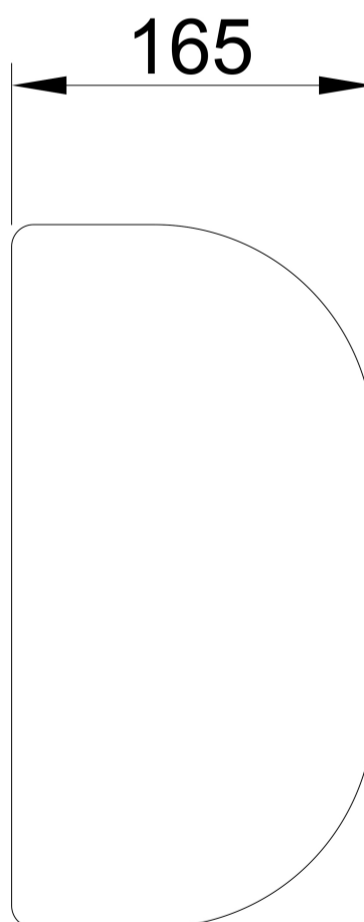

Rapid contemporary warm air dryer

Product Detail:

Blue LED downlighter 550W super efficient motor Vandal resistant steel cover 10 second dry time

Reference (specify): 342000

Available colours/finishes

SP

SS

Order Code	Size (A)
------------	----------

342000	
--------	--

PLEASE NOTE: Every effort has been made to ensure as much accuracy as possible. However, due to print restrictions exact colour match is not always possible. Featured products may also be changed from time to time, but are correct at time of publication.