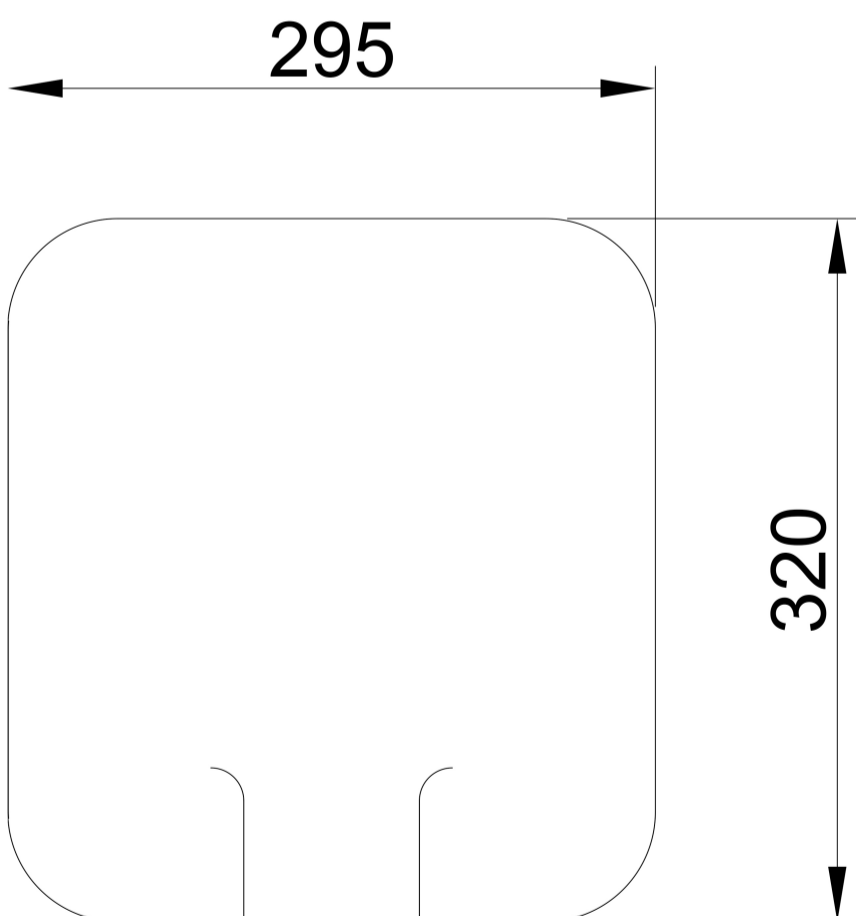

Rapid contemporary warm air dryer

Product Detail:

Blue LED downlighter 550W super efficient motor Vandal resistant steel cover 10 second dry time

Reference (specify): 342000

Available colours/finishes

SP

SS

Order Code	Size (A)
------------	----------

342000	
--------	--

PLEASE NOTE: Every effort has been made to ensure as much accuracy as possible. However, due to print restrictions exact colour match is not always possible. Featured products may also be changed from time to time, but are correct at time of publication.