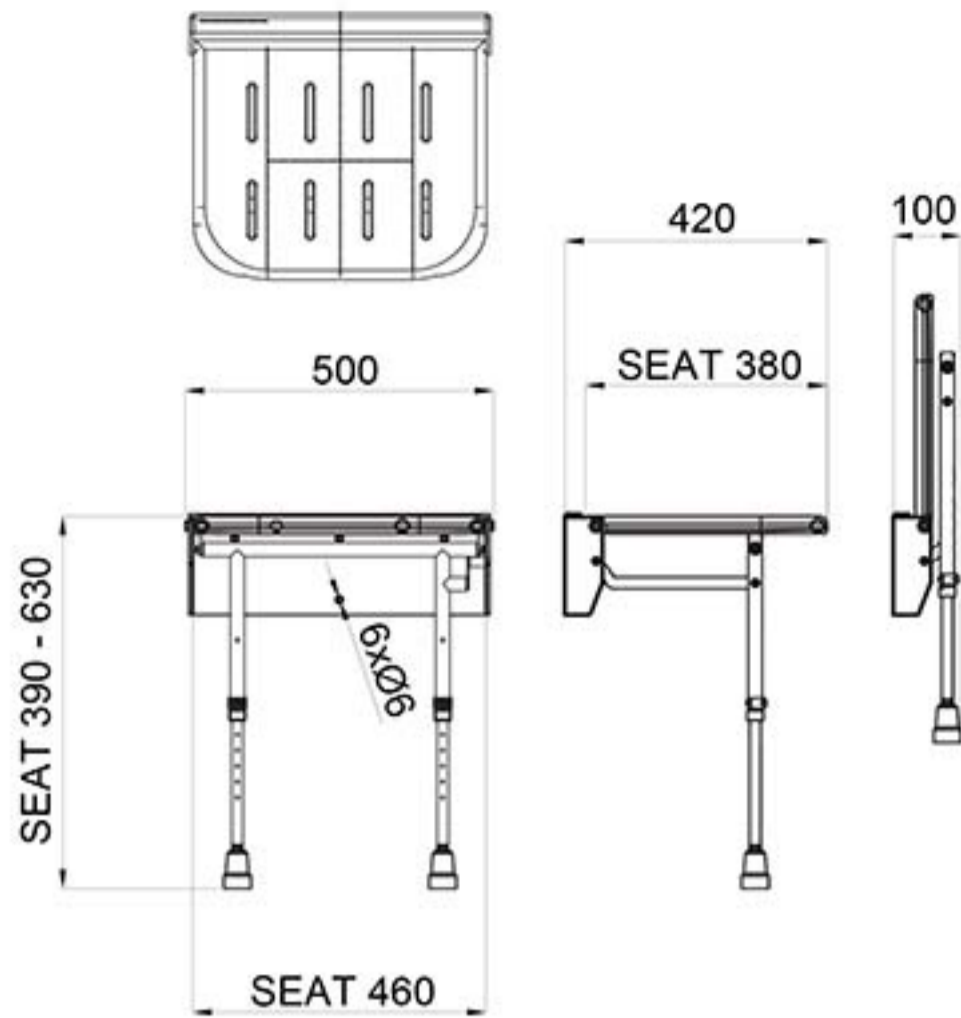

## Premium black wall mounted shower seat with legs

### Product Detail:

This premium wall mounted shower seat has been designed to offer the user additional support when showering and has been manufactured using a premium aluminium.

#### Features include:

Polished aluminium frame

Adjustable leg supports with both E-clip adjustment

Fine adjustment clip on black plastic seat

Reference (specify): 335002 (without back)

Available colours/finishes

BL

Order Code	Size (A)
335002 (without back)	
335004 (with back & arms)	

PLEASE NOTE: Every effort has been made to ensure as much accuracy as possible. However, due to print restrictions exact colour match is not always possible. Featured products may also be changed from time to time, but are correct at time of publication.