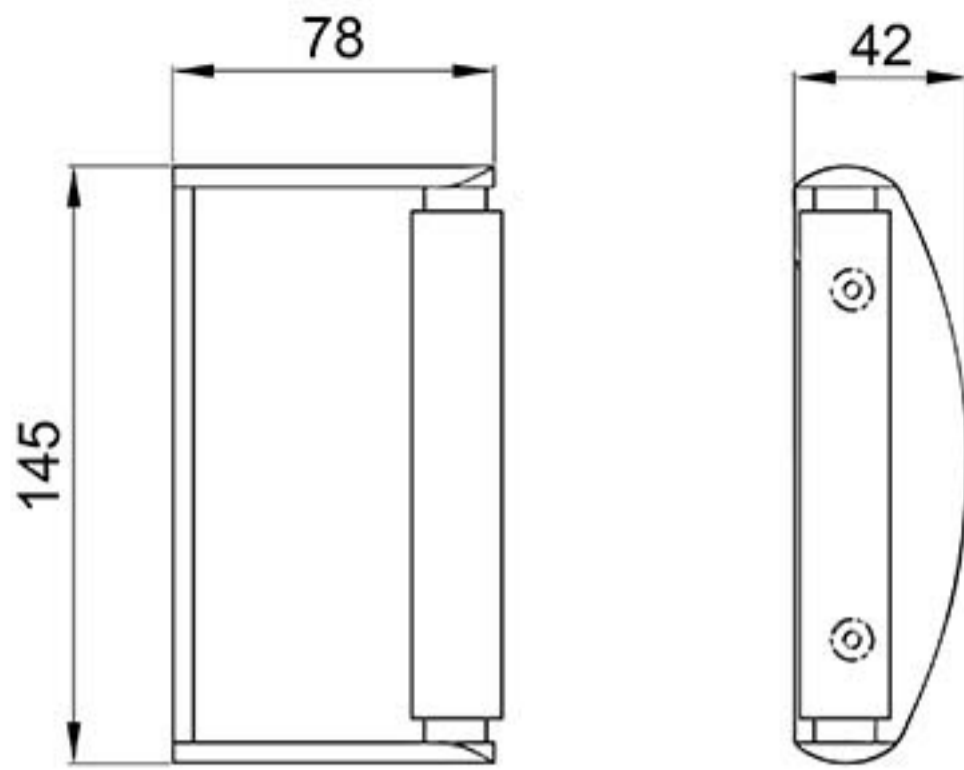

Polished chrome toilet roll holder, lockable

Product Detail:

Robust zinc die cast construction Lockable plastic roller

Reference (specify): 140502

Available colours/finishes

CP

Order Code	Size (A)
------------	----------