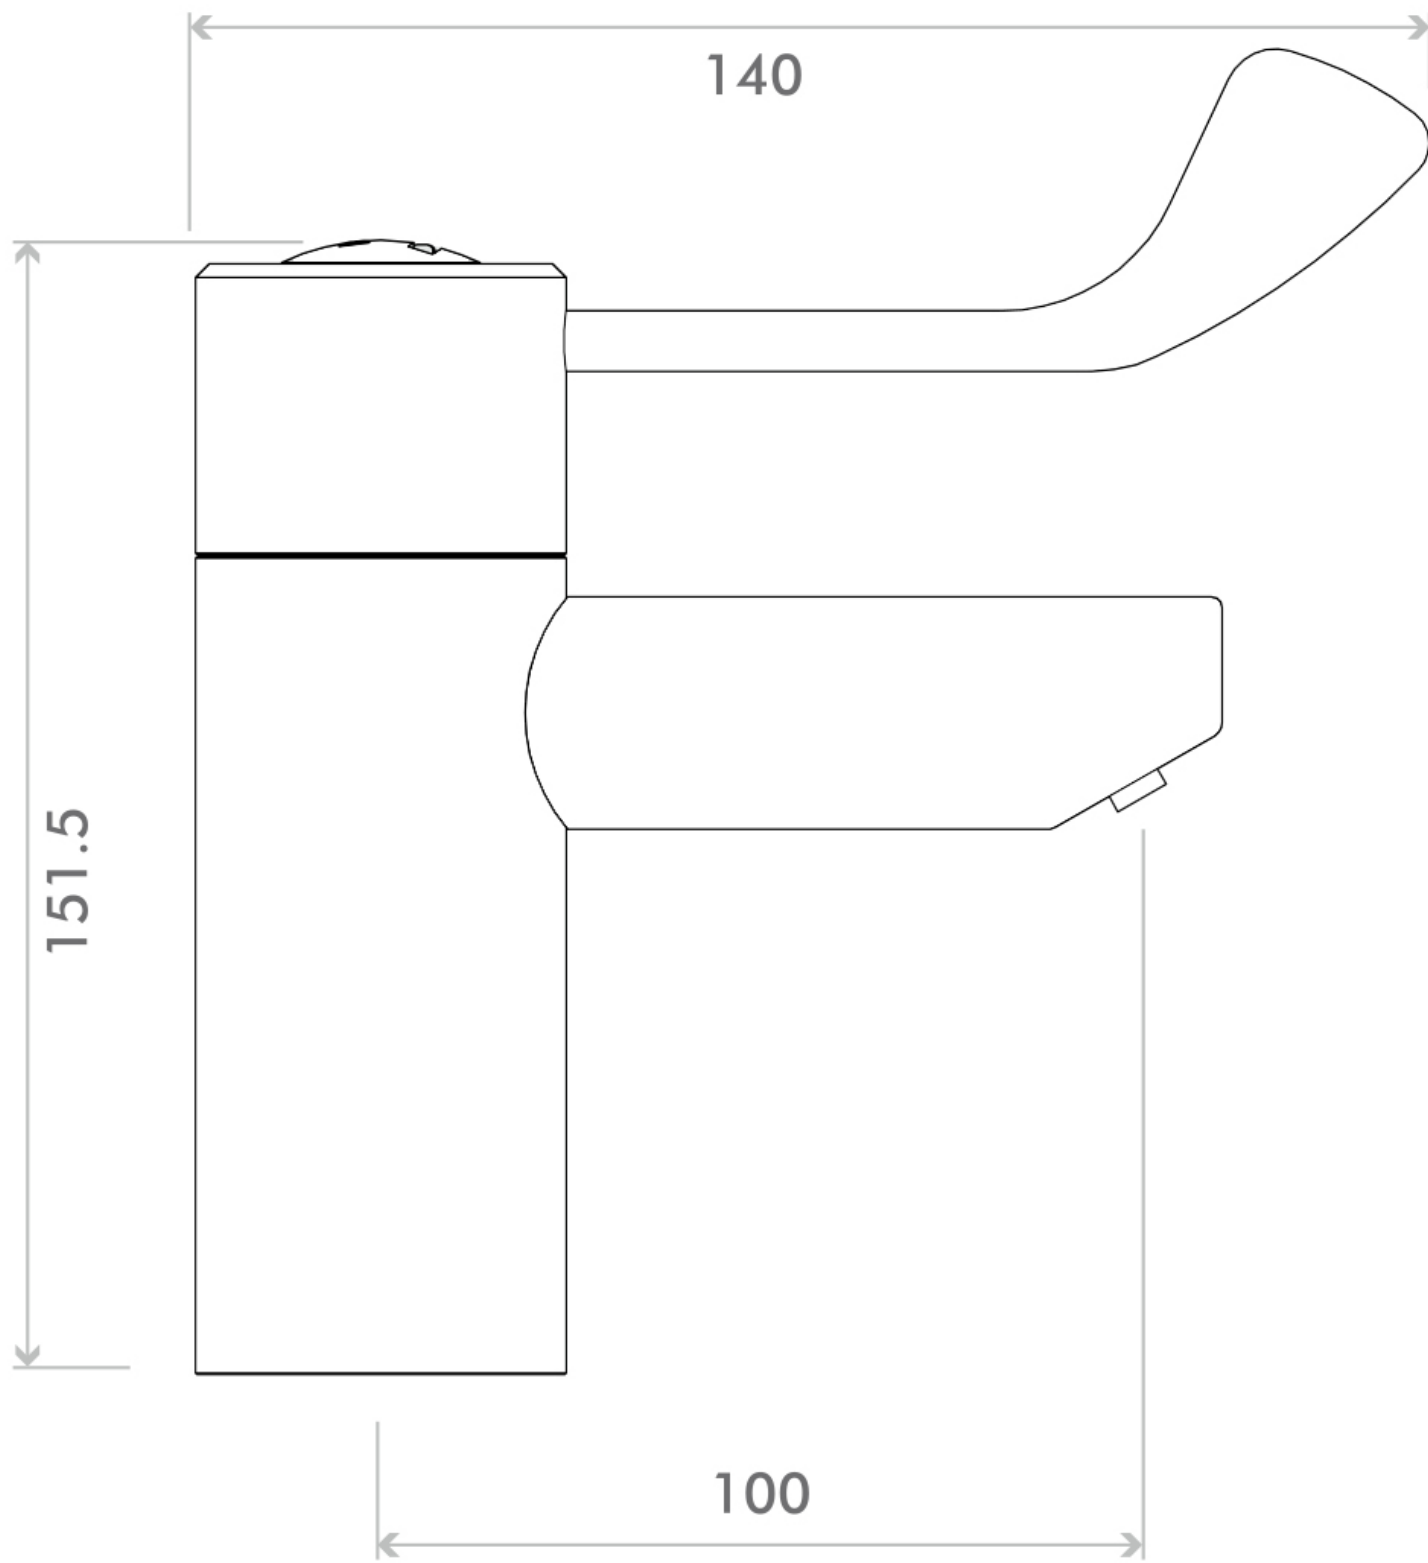

Product Data Sheet: TAPTMV

Polished chrome TMV3 thermostatic mixer tap

Product Detail:

TMV3 approved
WRAS approved
Doc M compliant
Easy operation for users with limited dexterity

Reference (specify): TAPTMV

Available colours/finishes

CP

Order Code	Size (A)
TAPTMV	

PLEASE NOTE: Every effort has been made to ensure as much accuracy as possible. However, due to print restrictions exact colour match is not always possible. Featured products may also be changed from time to time, but are correct at time of publication.