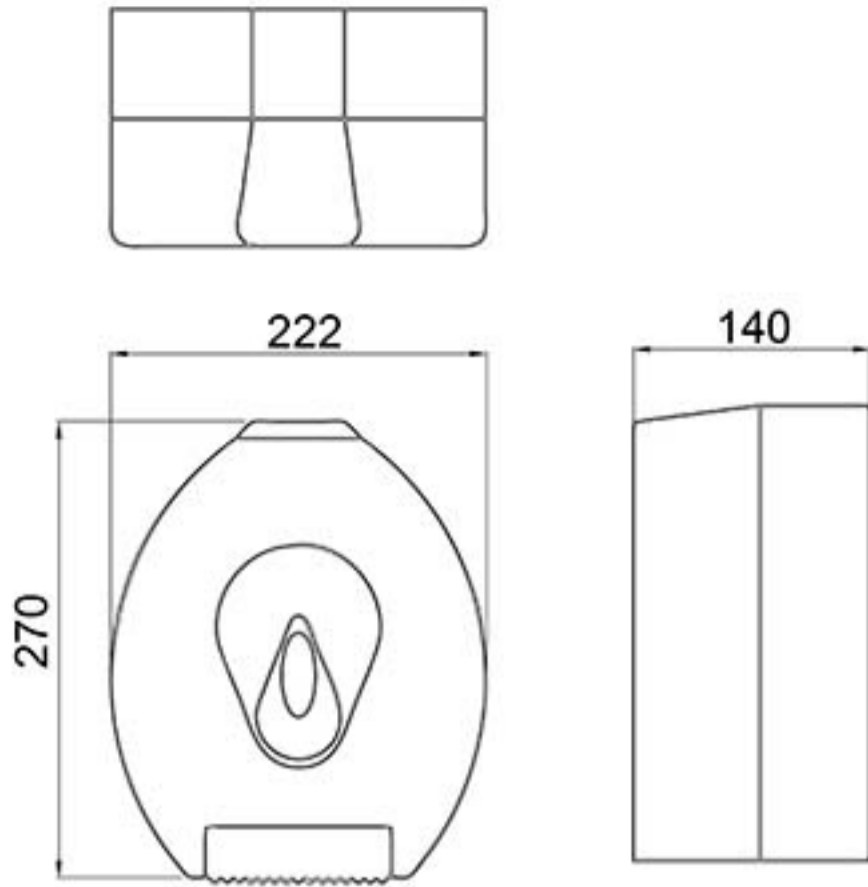

Plastic toilet roll dispenser

Product Detail:

Robust ABS plastic construction Refillable using industry standard paper rolls Locking mechanism
Visual indicator to show paper level

Reference (specify): 140301

Available colours/finishes

Order Code	Size (A)
------------	----------

140301	
---------------	--

PLEASE NOTE: Every effort has been made to ensure as much accuracy as possible. However, due to print restrictions exact colour match is not always possible. Featured products may also be changed from time to time, but are correct at time of publication.