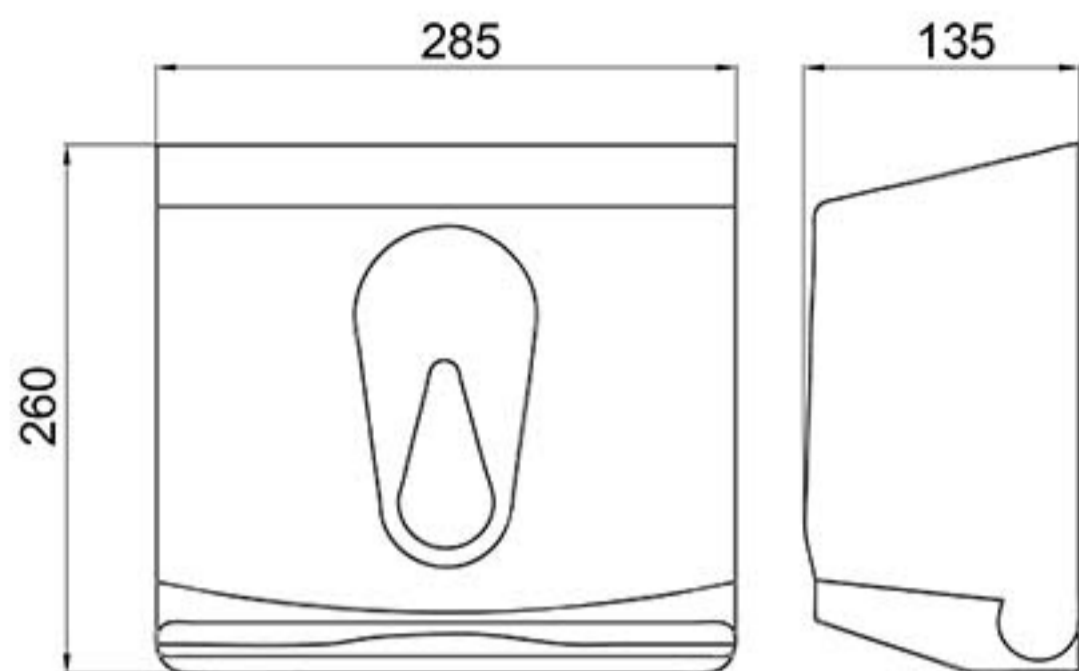

## Plastic paper towel dispenser

### Product Detail:

Robust ABS plastic construction Locking mechanism Visual indicator to show paper level

Reference (specify): 141001

Available colours/finishes

Order Code	Size (A)
141001	

PLEASE NOTE: Every effort has been made to ensure as much accuracy as possible. However, due to print restrictions exact colour match is not always possible. Featured products may also be changed from time to time, but are correct at time of publication.