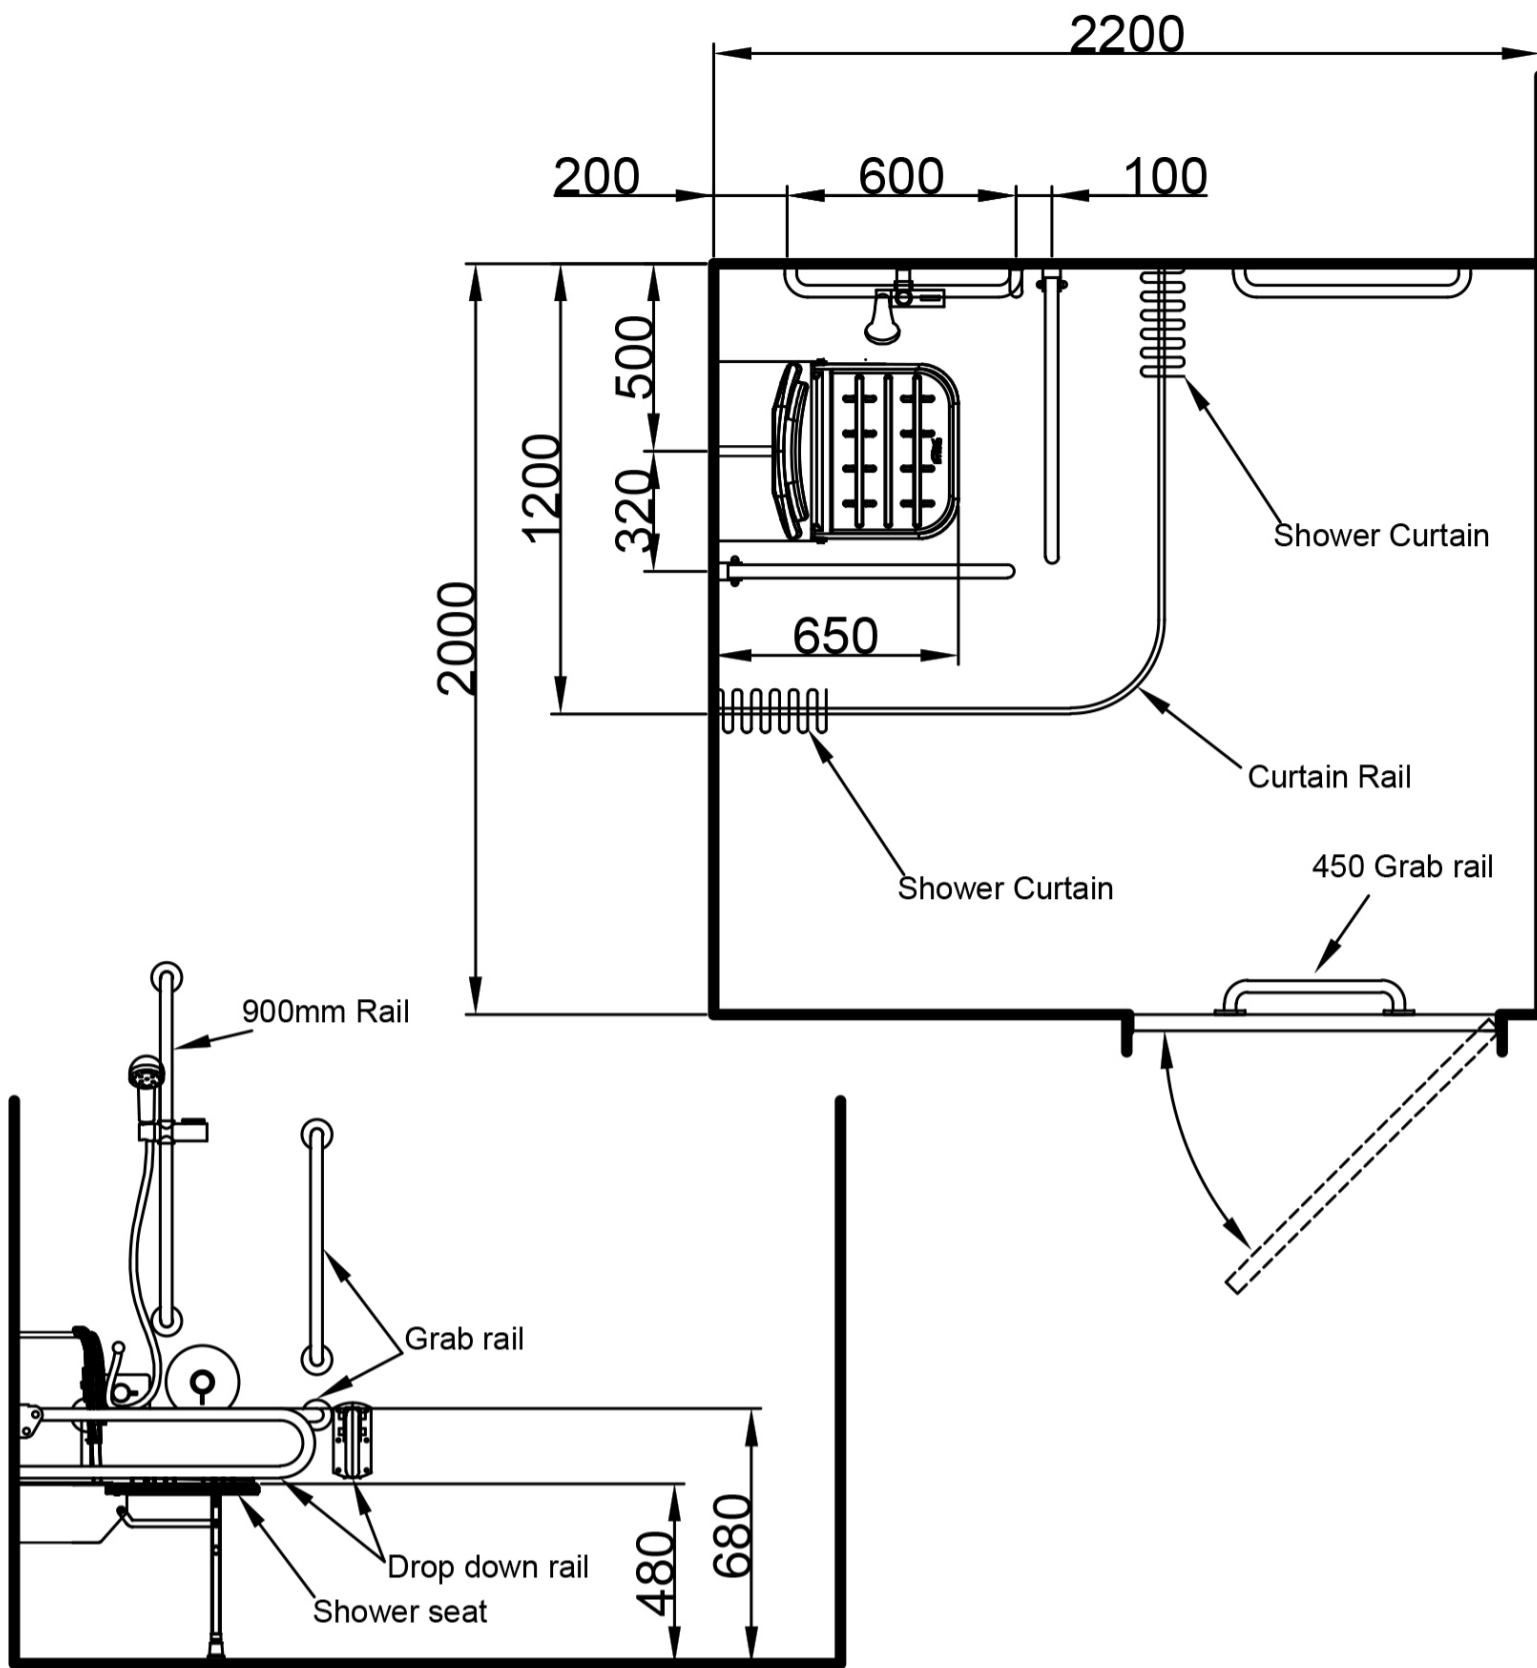

NymaSTYLE luxury Doc M shower pack with slimline seat

Product Detail:

- 1 x TMV3 thermostatic sequential shower kit
- 2 x 800mm Single arm friction hinged rails
- 3 x 620mm Straight grab rails
- 1 x 480mm Straight grab rail
- 1 x 900mm Slider rail
- 1 x 1200mm x 1200mm Shower rail
- 2 x 1800mm x 2000mm Weighted shower curtains
- 1 x Robe hook
- 1 x Slimline shower seat with back rest

TMV3 thermostatic mixer shower with extended lever
 Non-corrosive stainless steel grab rails with concealed fixings-
 Complies with Doc M of the Building Regulations
 WRAS approved

Reference (specify): 321104

Available colours/finishes

SP

SS

Order Code	Size (A)
321104	

PLEASE NOTE: Every effort has been made to ensure as much accuracy as possible. However, due to print restrictions exact colour match is not always possible. Featured products may also be changed from time to time, but are correct at time of publication.