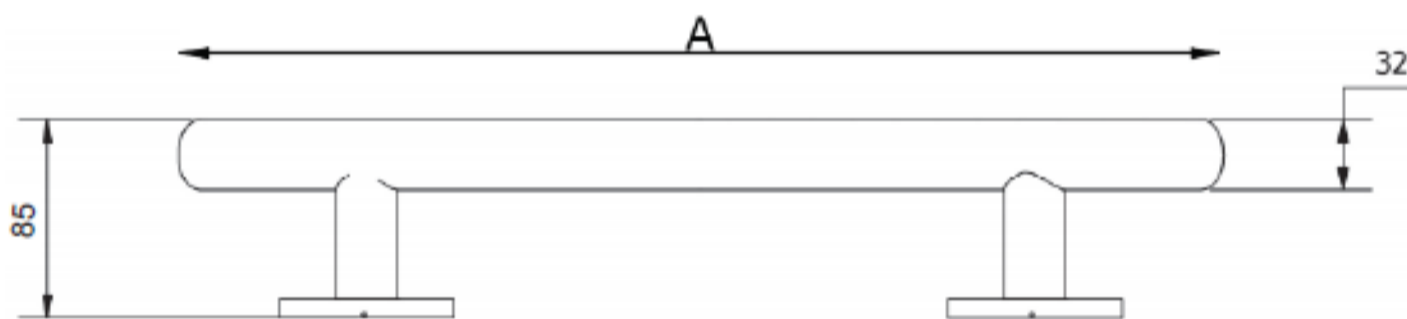

Matt Black Luxury Curved Stainless Steel Grab Rail with Concealed Fixings

Product Detail:

The 'T-Bar' grab rail is available in three sizes – 355mm, 480mm and 680mm, with two modern options in style – straight or curved.

The rails have concealed fixings and are manufactured using a high-quality stainless steel.

The new NYMAS rails are the perfect solution when creating a stylish accessible washroom.

Reference (specify): 311635-MB / 355mm

Available colours/finishes

MB

SP

SS

Order Code	Size (A)
311635-MB	355mm
311648-MB	480mm
311662-MB	620mm

PLEASE NOTE: Every effort has been made to ensure as much accuracy as possible. However, due to print restrictions exact colour match is not always possible. Featured products may also be changed from time to time, but are correct at time of publication.