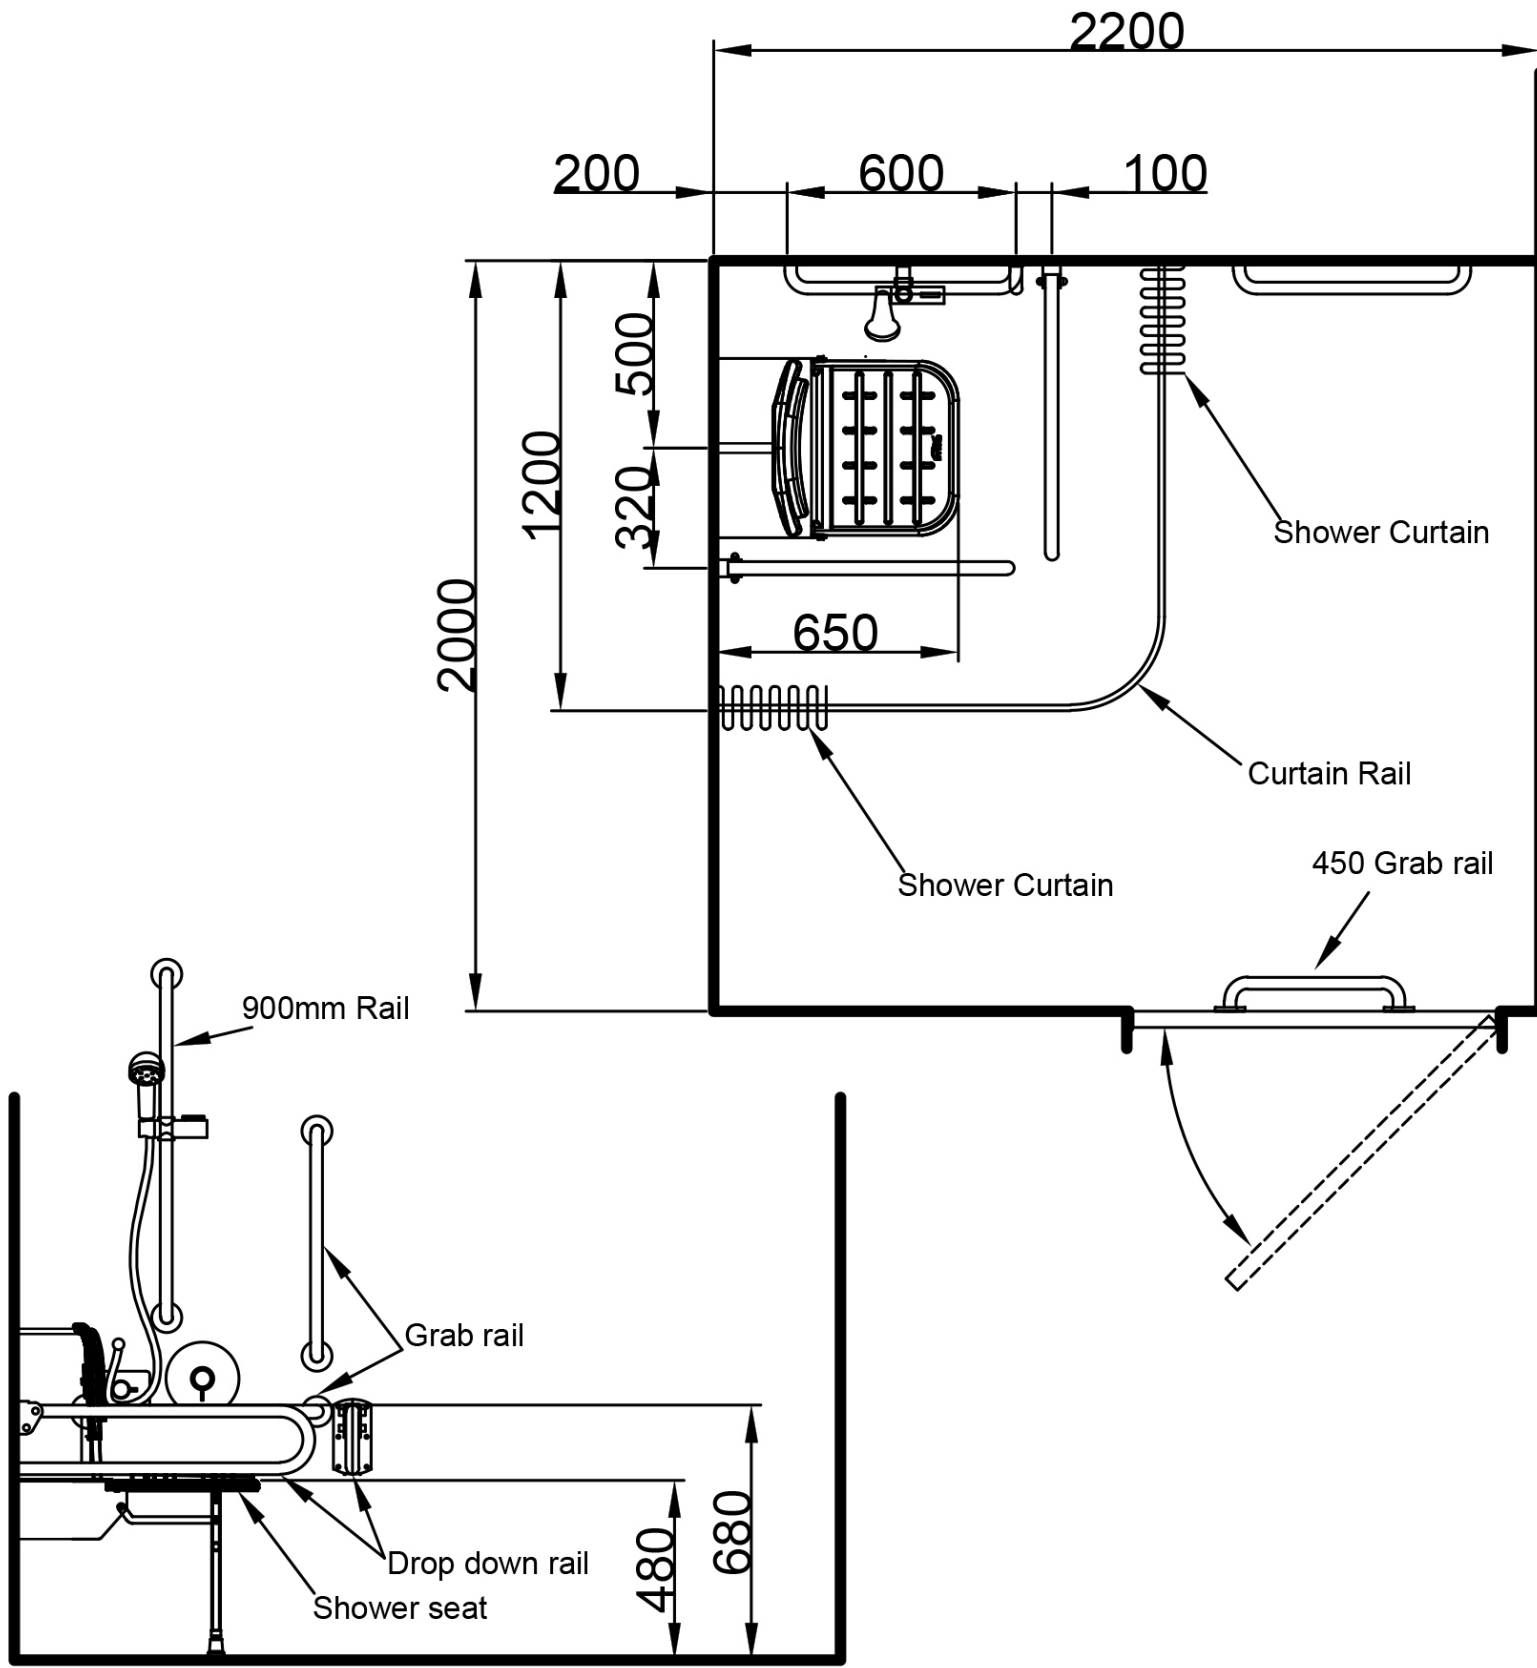

### Product Detail:

- 1 x TMV3 thermostatic sequential shower kit
- 2 x 800mm Single arm friction hinged rails
- 3 x 620mm Straight stainless steel grab rails
- 1 x 480mm Straight stainless steel grab rail
- 1 x 900mm slider rail
- 1 x 1200mm x 1200mm shower rail
- 2 x 1800mm x 2000mm Weighted shower curtains
- 1 x Robe hook
- 1 x Doc M shower seat with legs

TMV3 thermostatic mixer shower with extended lever

Non-corrosive stainless steel grab rails with concealed fixings

Complies with Doc M of the Building Regulations

WRAS approved

Reference (specify): 321102

Available colours/finishes

SP

SS

Order Code	Size (A)
321102	

PLEASE NOTE: Every effort has been made to ensure as much accuracy as possible. However, due to print restrictions exact colour match is not always possible. Featured products may also be changed from time to time, but are correct at time of publication.