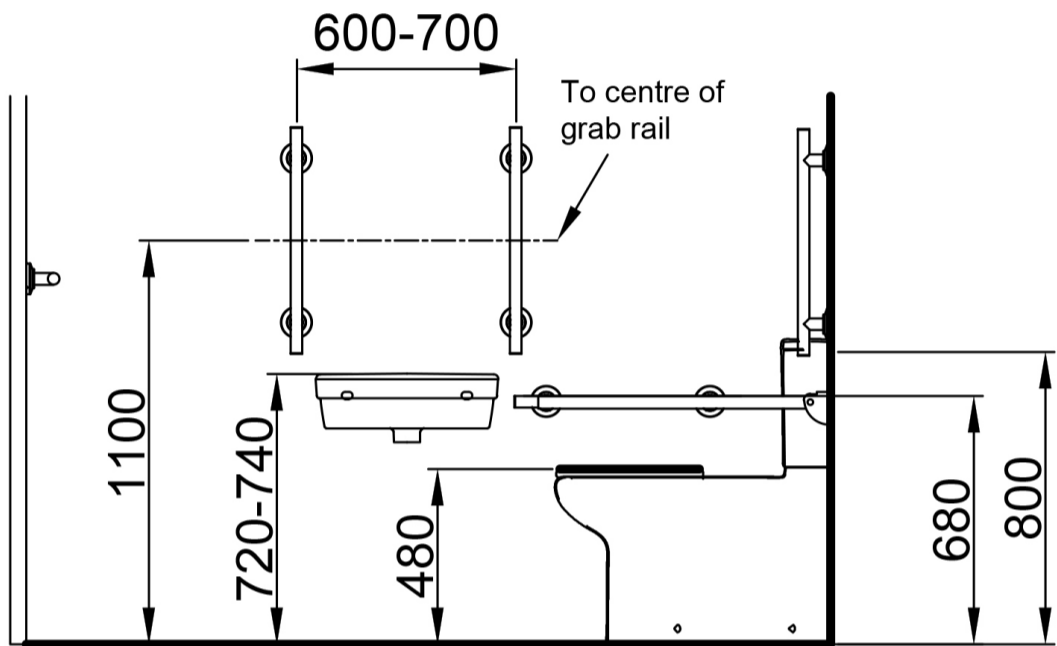

Luxury Doc M pack - right hand close coupled WC pan (with TMV3 valve)

Product Detail:

- 4 x 620mm Luxury grab rails
- 1 x 480mm Luxury grab rail
- 1 x 800mm Single arm friction hinged rail
- 1 x Pan & cistern
- 1 x Ring only toilet seat with stainless steel hinge
- 1 x Two tap hole basin & fittings
- 1 x Spatula cistern lever
- 1 x Sequential TMV basin mixer

Reference (specify): 322015

Available colours/finishes

Above is for guidance only, refer to relevant building regulations
 (Only Nymas components shown. See data sheet for pack components).

Order Code	Size (A)
322015	