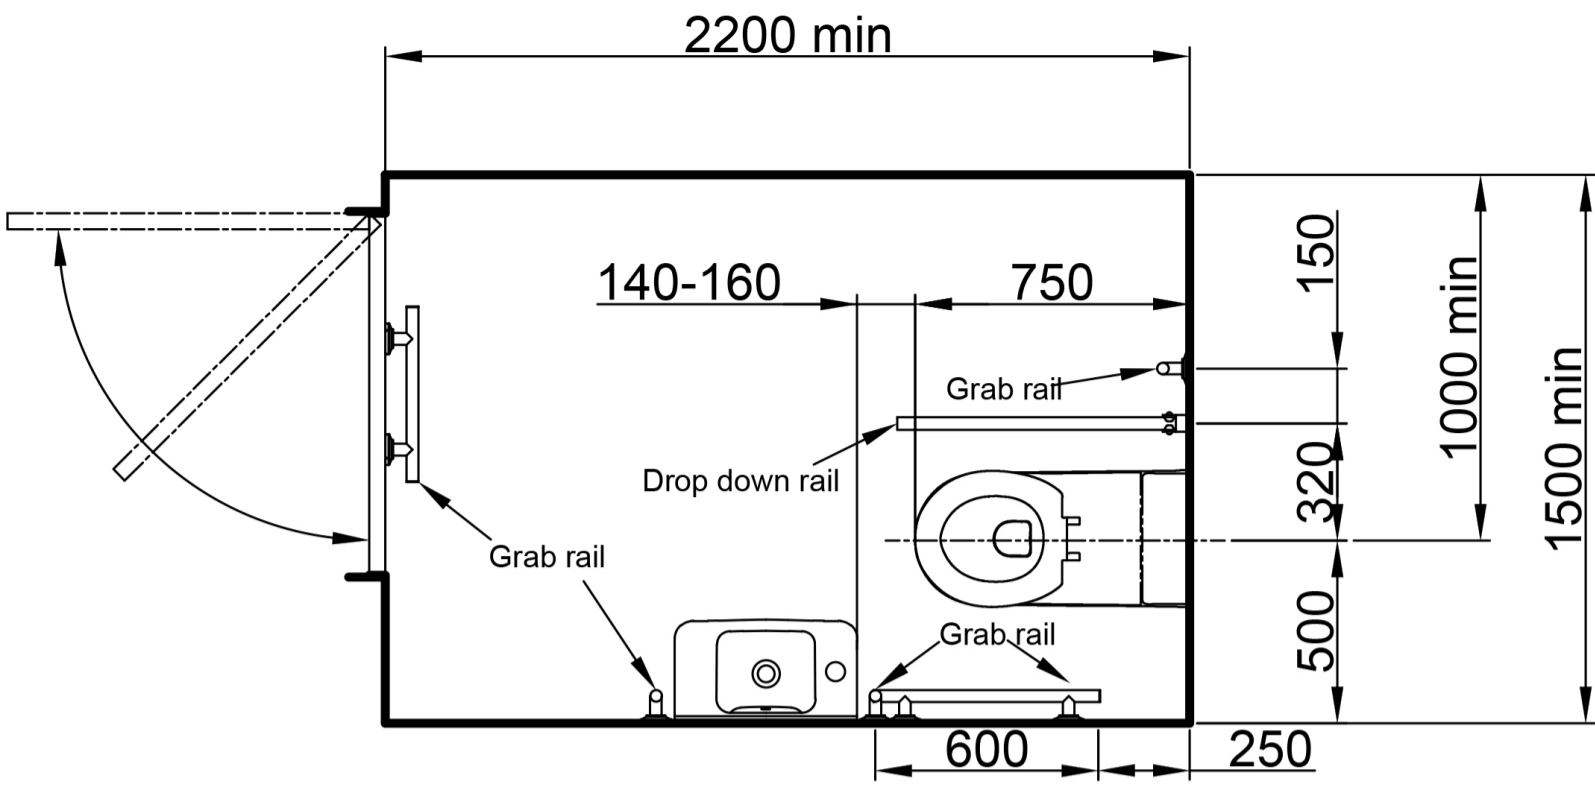

Luxury Doc M pack - right hand close coupled WC pan (with TMV3 valve)

Product Detail:

- 4 x 620mm Luxury grab rails
- 1 x 480mm Luxury grab rail
- 1 x 800mm Single arm friction hinged rail
- 1 x Pan & cistern
- 1 x Ring only toilet seat with stainless steel hinge
- 1 x Two tap hole basin & fittings
- 1 x Spatula cistern lever
- 1 x Sequential TMV basin mixer

Reference (specify): 322015

Available colours/finishes

Above is for guidance only, refer to relevant building regulations
 (Only Nymas components shown. See data sheet for pack components).

Order Code	Size (A)
322015	