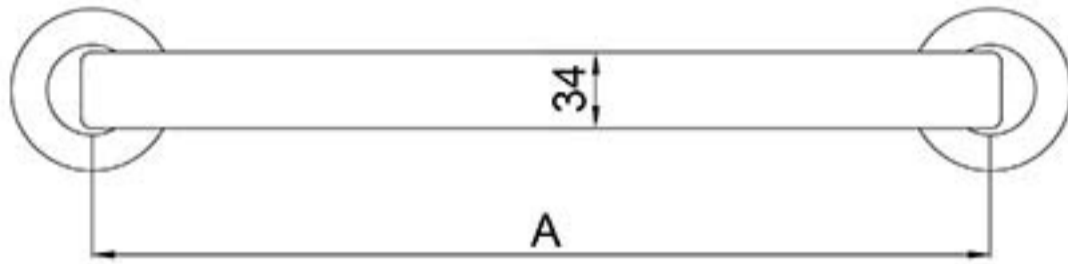

Contemporary brushed D-profile grab Rail with concealed fixings

Product Detail:

This stylish grab rail is essential for any disabled area. This rail is fully Doc M compliant with a contemporary design, concealed fixings and a brushed aluminium finish.

Features include:

- Doc M compliant
- Minimal contemporary design
- Unique easy-grip profile
- Brushed aluminium finish
- Rust resistant aluminium construction
- Concealed fixings

MAX RATED LOAD: 100 kg

Reference (specify): 311040 / 400mm

Available colours/finishes

SS

Order Code	Size (A)
311040	400mm
311060	600mm

PLEASE NOTE: Every effort has been made to ensure as much accuracy as possible. However, due to print restrictions exact colour match is not always possible. Featured products may also be changed from time to time, but are correct at time of publication.