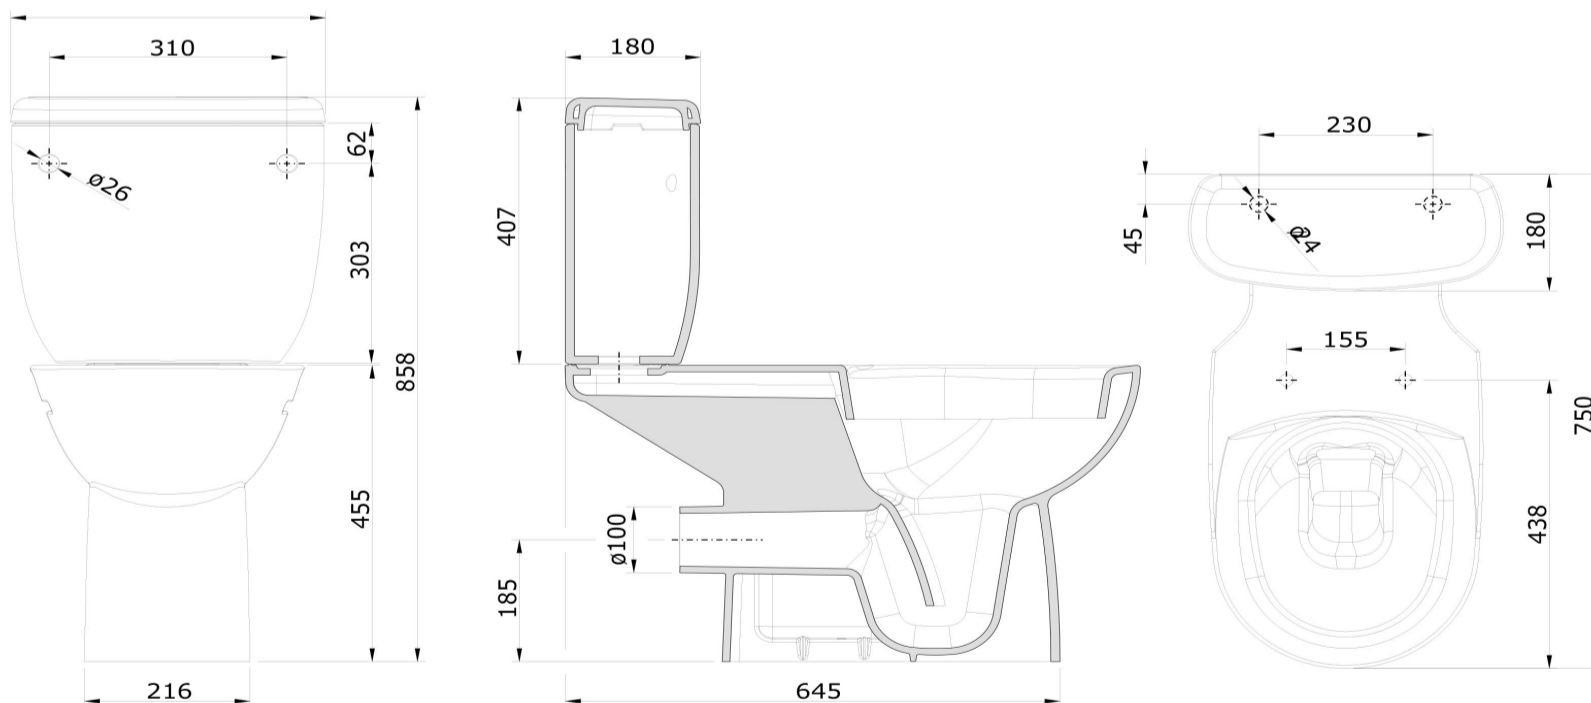

Product Data Sheet: WARESET / Seat only

Close coupled Doc M ware set with toilet seat

**Product Detail:**

- Close coupled pan & cistern assembly
- Cistern fittings & lever
- Toilet seat ring with stainless steel hinge

750mm projection to satisfy Doc M regulations  
Includes Chester toilet seat

Reference (specify): WARESET / Seat only

Available colours/finishes

Order Code	Size (A)
WARESET	Seat only
WARESET	AV
WARESET	AV