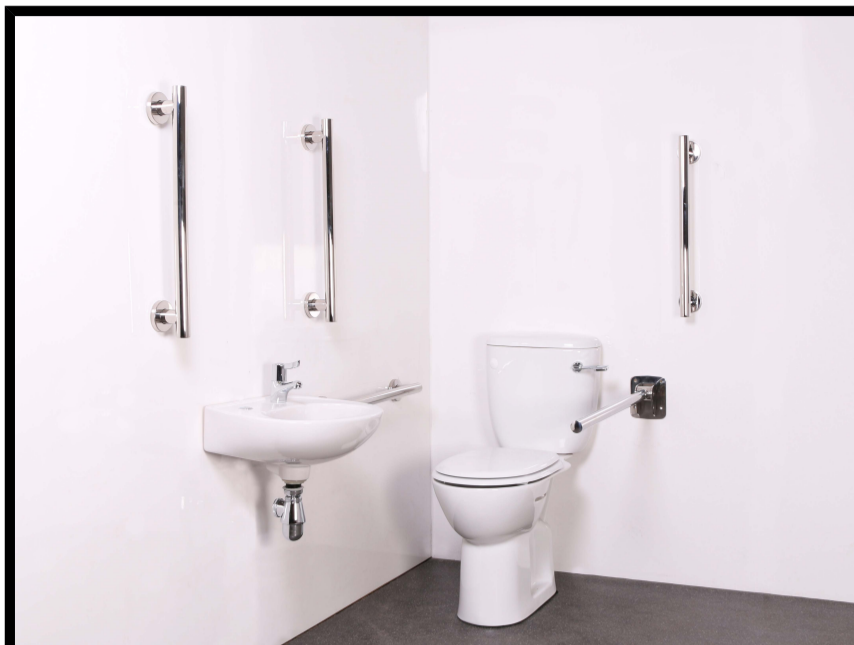

**Product Data Sheet: 320102**

**Close coupled Doc M pack with luxury Rails, TMV3 valve, seat with lid**

**Product Detail:**

4 x 620mm Contemporary Grab Rails 1 x 480mm Contemporary Grab Rails 1 x 800mm Single arm friction hinged Rail 1 x Close coupled WC pan & cistern assembly 1 x Aveiro toilet seat with lid 1 x Two tap hole basin & fittings 1 x TMV3 Thermostatic basin mixer valve 1 x Spatula cistern lever

Complies with Part M of the Building Regulations TMV3 valve Rust-resistant grade 304 stainless steel luxury Grab Rails with concealed fixings LABC approved WRAS approved All components available as individual products